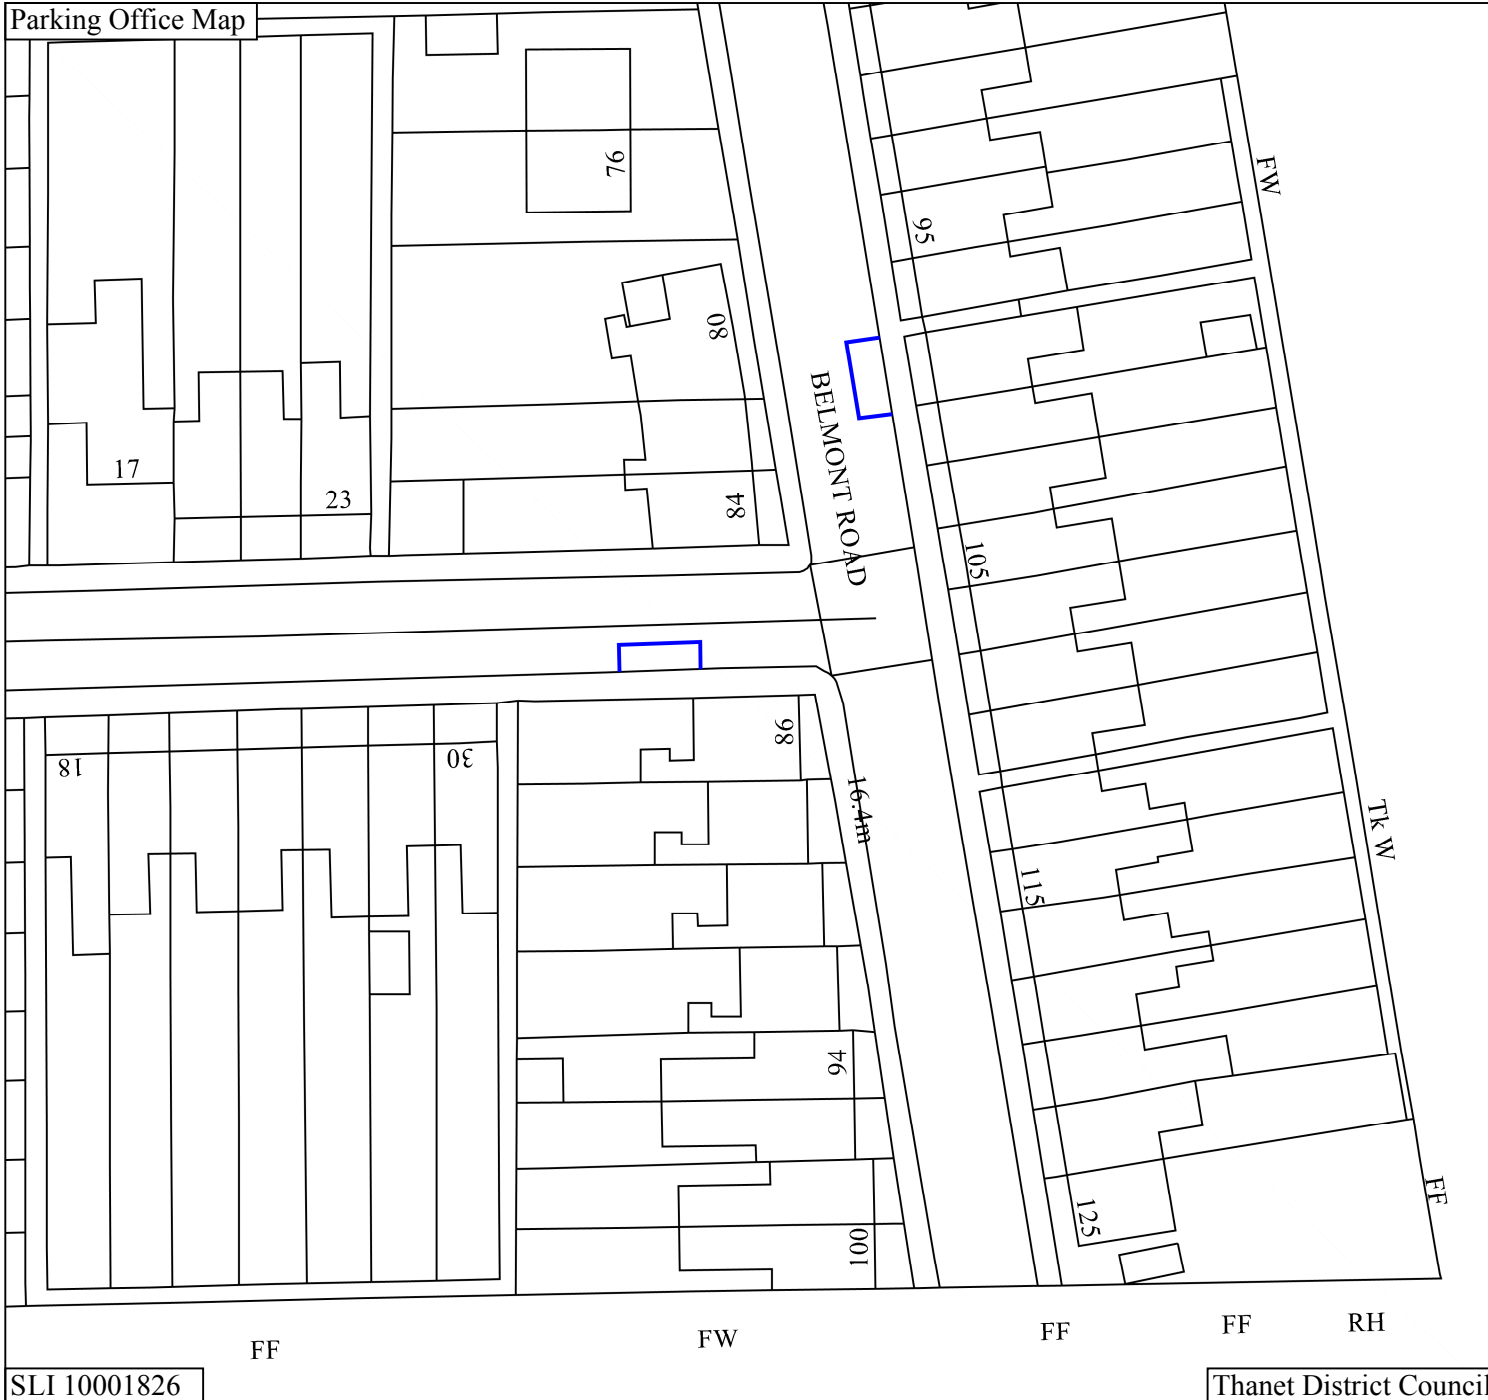

Parking Office Map

Current TRO

-  DYL
-  Pay & Display
-  SYL
-  Residents 1 Hour
-  Residents 4 Hours
-  Residents 2 Hour
-  1 Hour Bay
-  Loading Bay
-  Pedestrian Crossing
-  Disabled Bay
-  No waiting / loading
-  Mixed Residents / P&D
-  BUSSTOP

Disabled Bay, side of 86 Belmont Road, Westgate-on-Sea

SLI 10001826

Thanet District Council